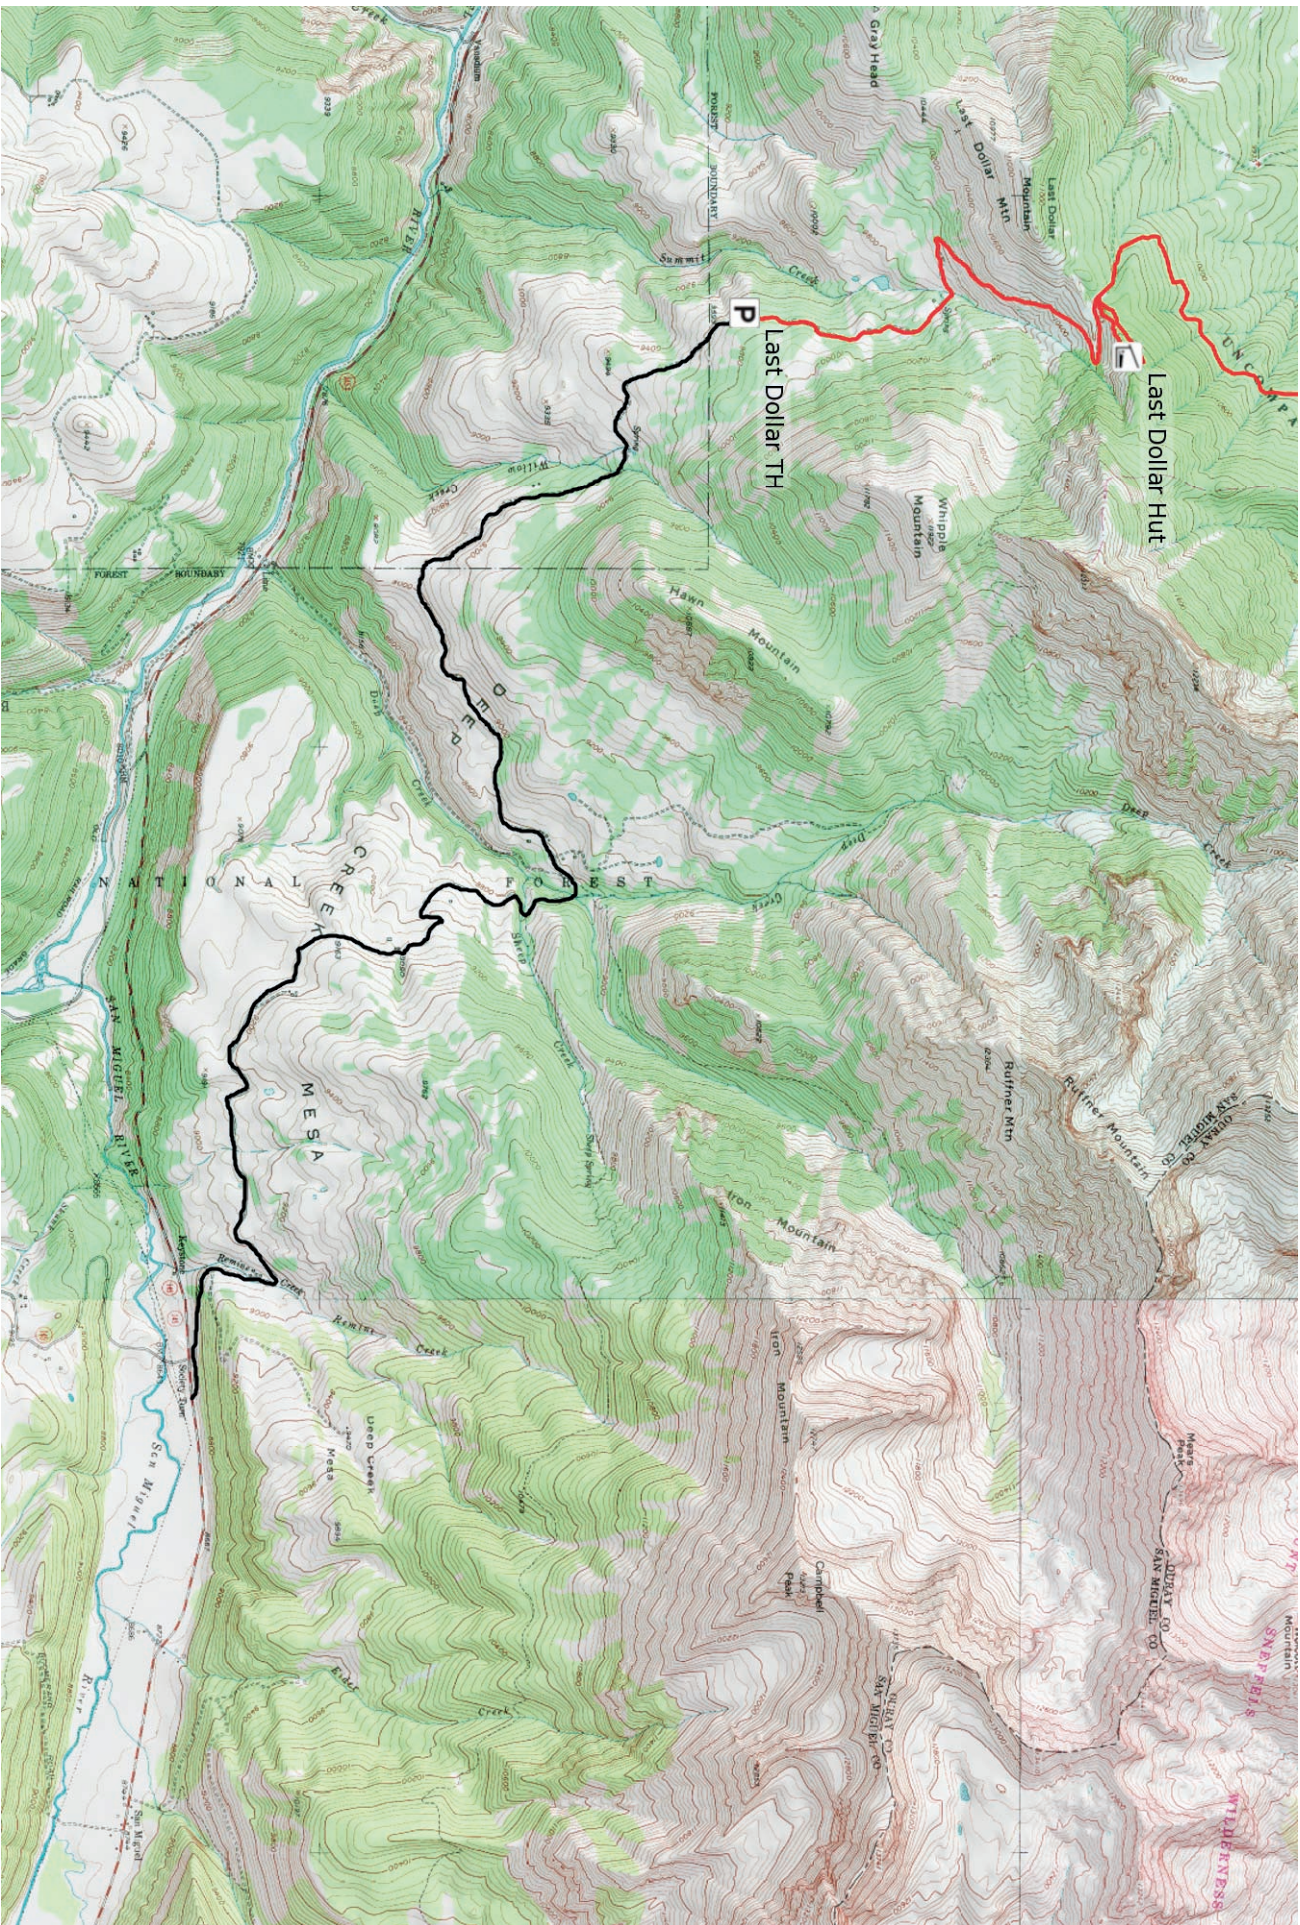

Page 2/2  
 WGS84  
 USNG Zone 13SBC  
 CalTopo.com

## TERRAIN BETWEEN LAST DOLLAR HUT & NORTH POLE HUT

Last Dollar Hut

Last Dollar TH

APPROACH TO LAST DOLLAR HUT